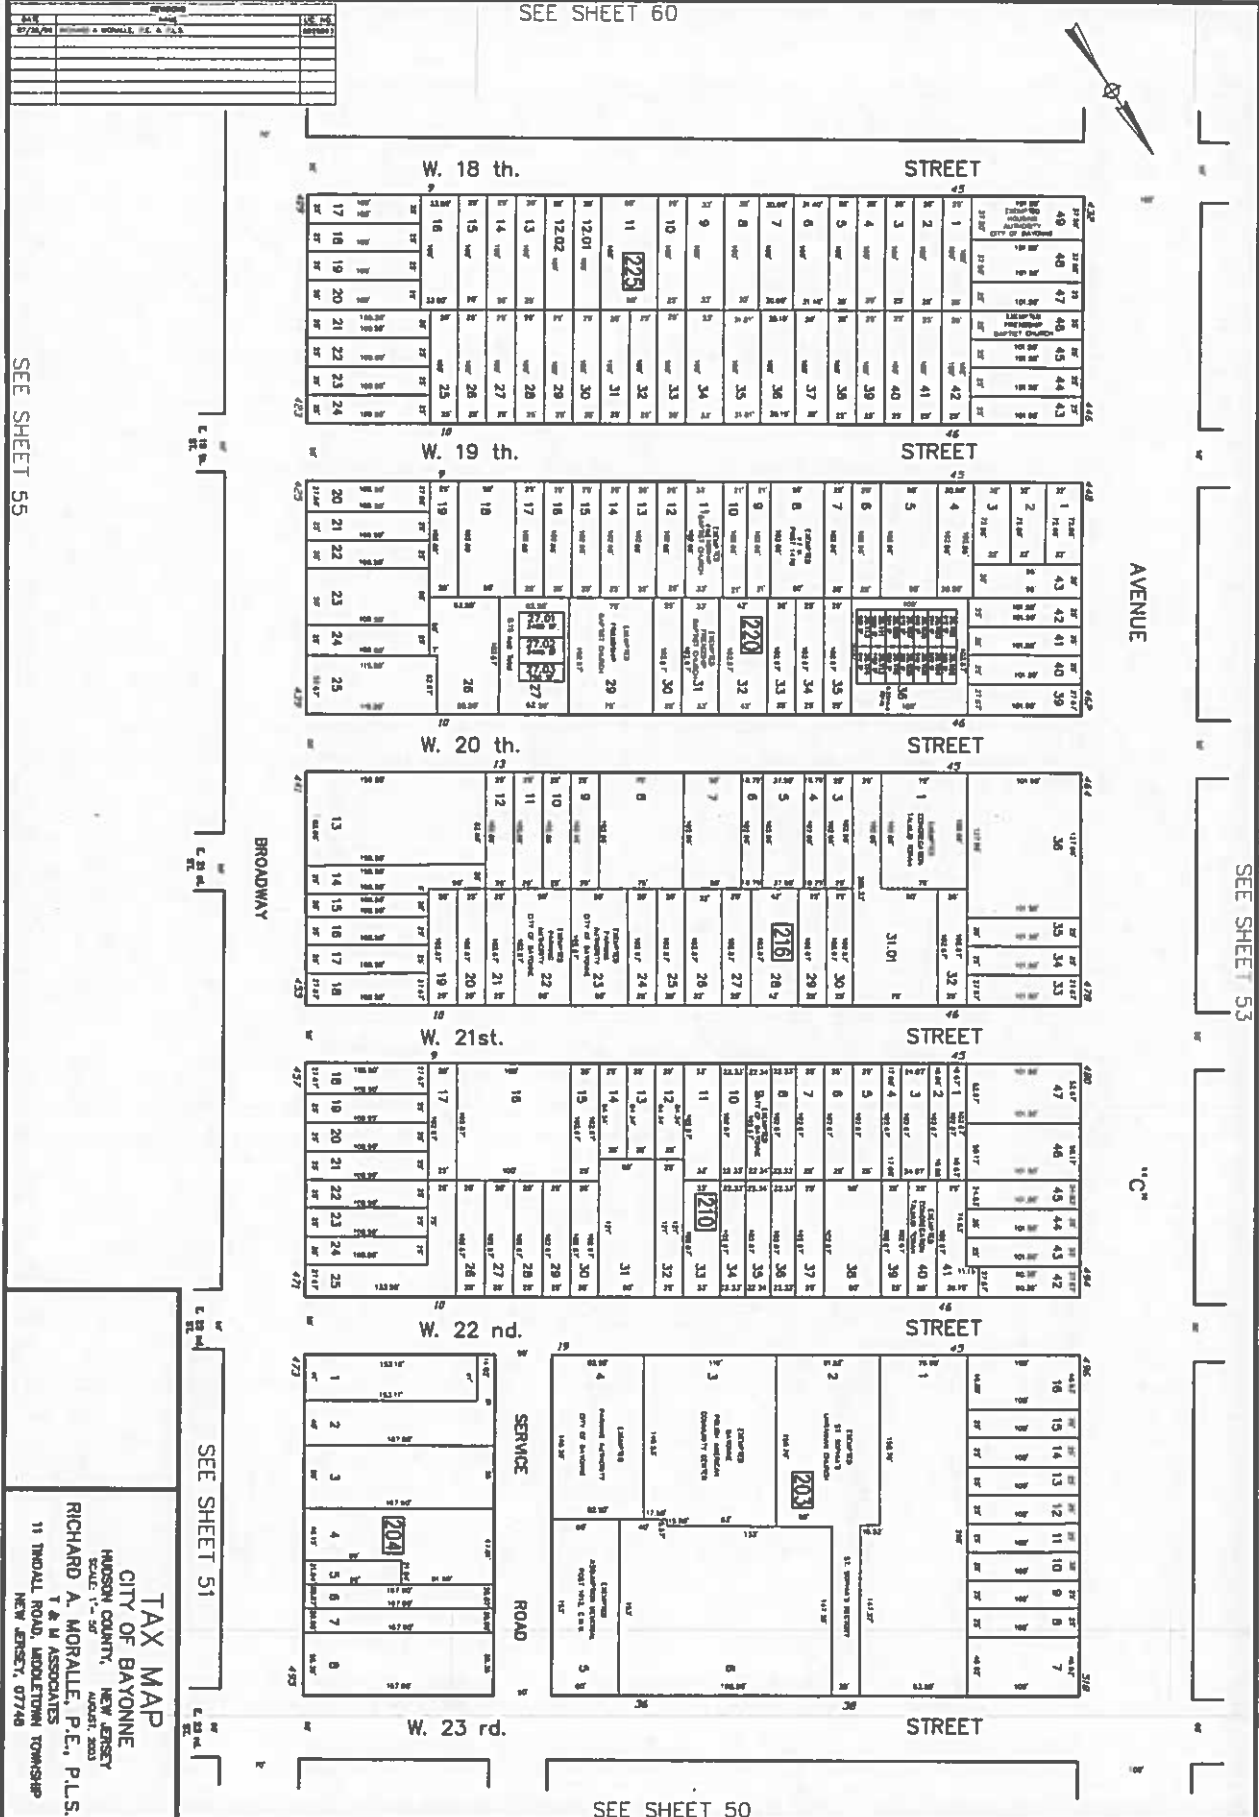

SEE SHEET 60

SEE SHEET 55

SEE SHEET 53

SEE SHEET 51

SEE SHEET 50

**TAX MAP**  
 CITY OF BAYONNE  
 HUDSON COUNTY, NEW JERSEY  
 SCALE: 1" = 50'  
 RICHARD A. MORALLE, P.E., P.L.S.  
 T & M ASSOCIATES  
 11 THOMAS ROAD, MIDDLETOWN TOWNSHIP  
 NEW JERSEY, 07748