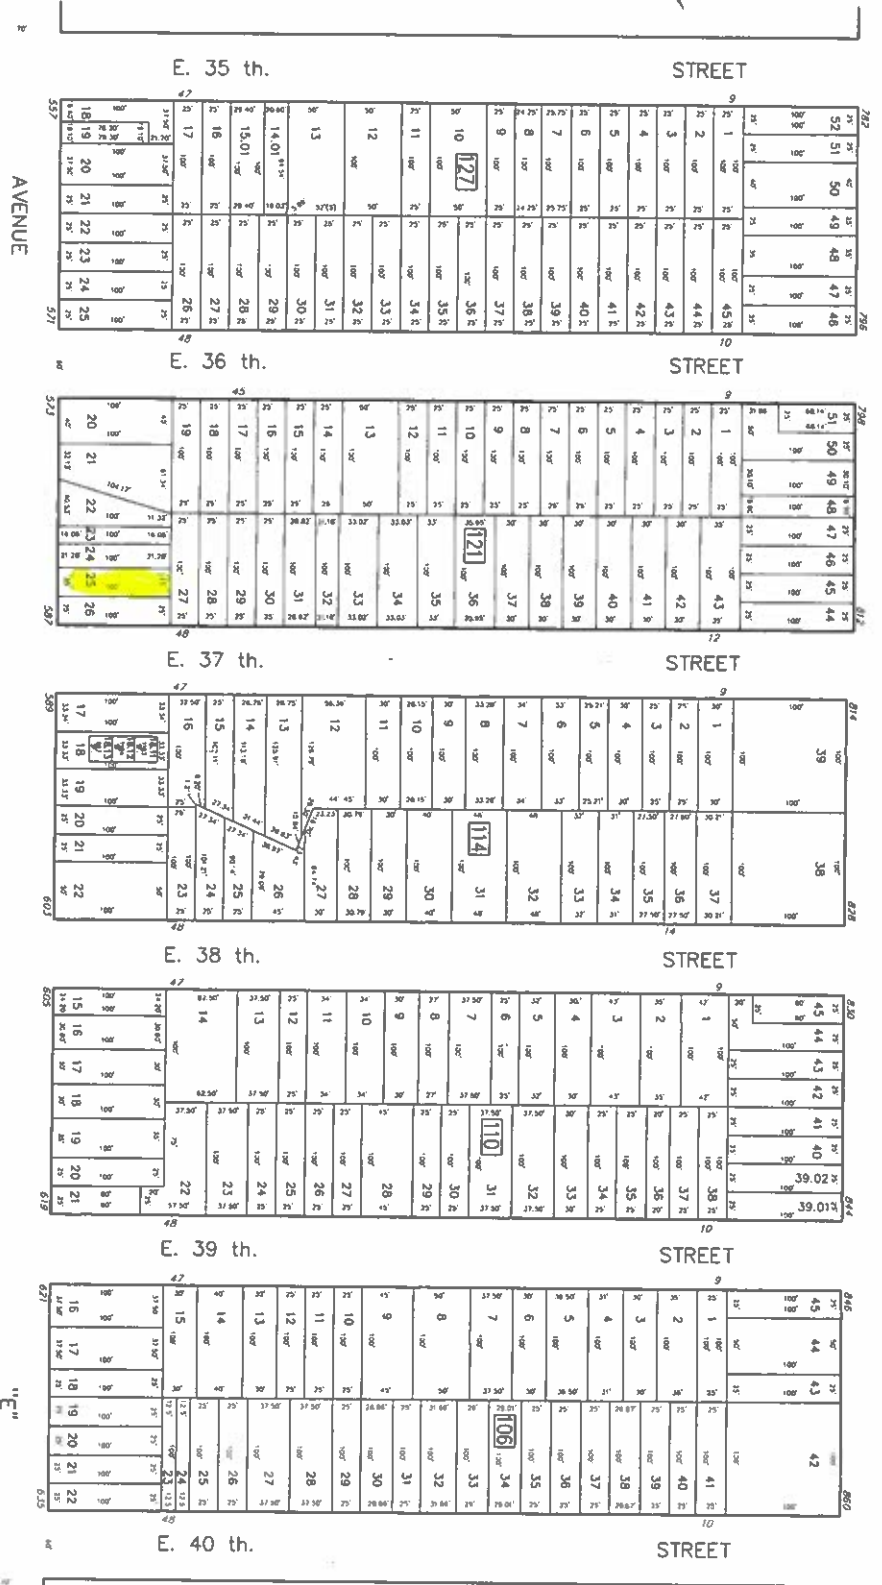

DATE	07/25/09
DRAWN BY	RICHARD A. MORALLE, P.E. & P.L.S.
SCALE	
TITLE	

SEE SHEET 36

SEE SHEET 35

SEE SHEET 27

SEE SHEET 25

SEE SHEET 115

SEE SHEET 116

**TAX MAP**  
 CITY OF BAYONNE  
 HUDSON COUNTY, NEW JERSEY  
 SCALE 1" = 50'  
 AUGUST 2003  
 RICHARD A. MORALLE, P.E., P.L.S.  
 T & M ASSOCIATES  
 11 TINDALL ROAD, MIDDLETOWN TOWNSHIP  
 NEW JERSEY, 07748