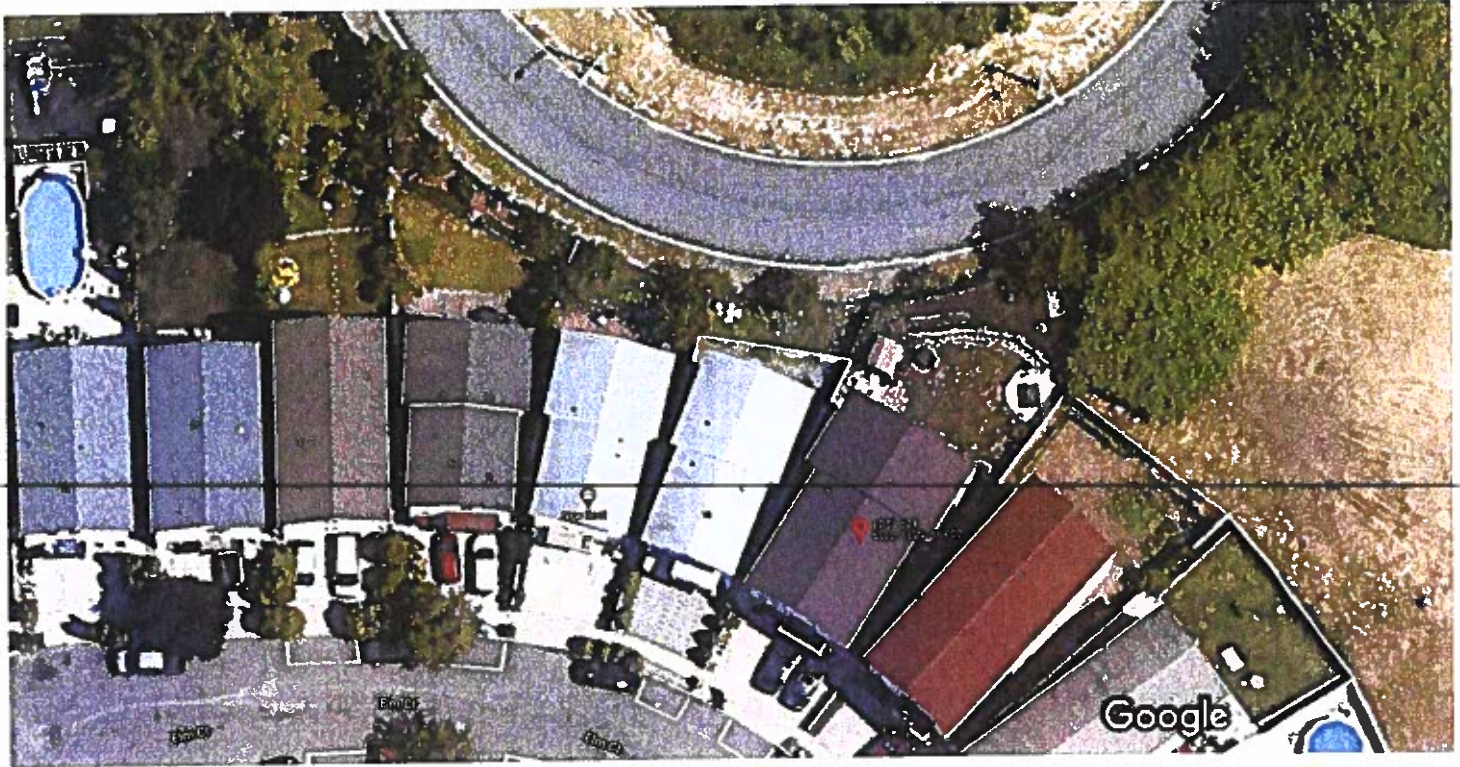

Google Maps 10 Elm Ct

Imagery ©2022 Bluesky, Maxar Technologies, Map data ©2022 20 ft

10 Elm Ct

Building

Directions

Save

Nearby

Send to phone

Share

10 Elm Ct, Bayonne, NJ 07002