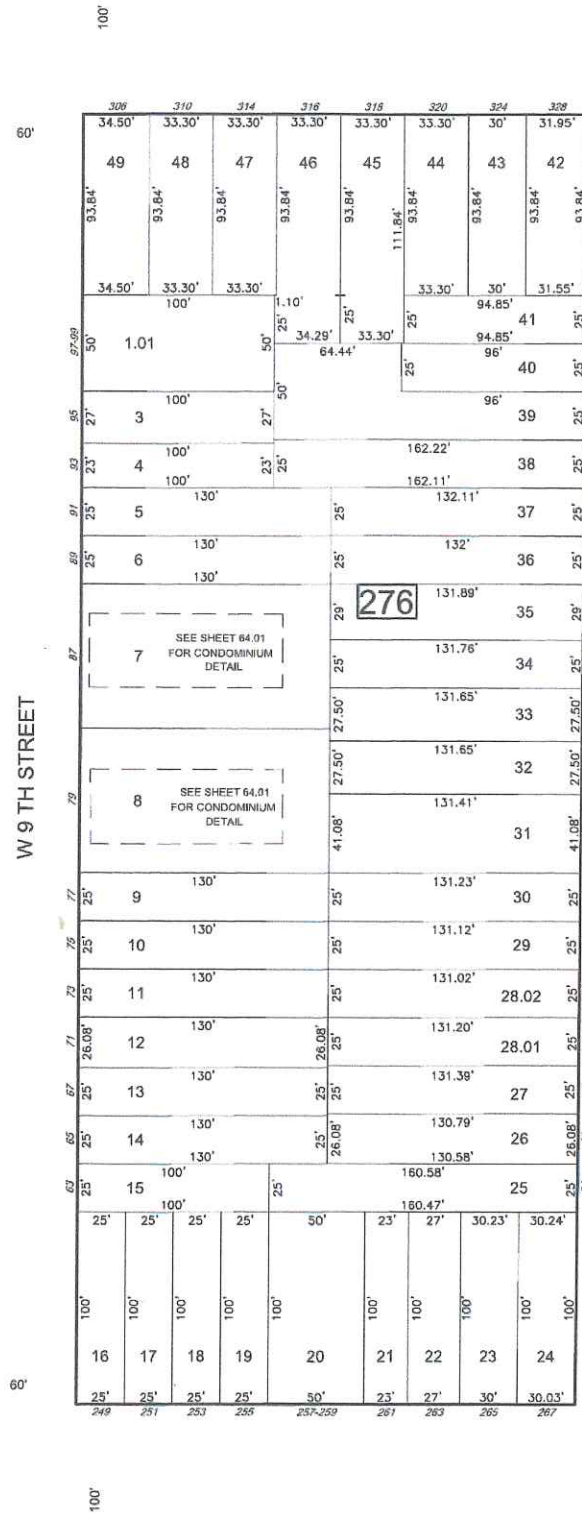

SHEET 68

SHEET 62

JOHN F. KENNEDY MEMORIAL BOULEVARD

AVENUE "C"

SHEET 73

SHEET 65

TAX MAP  
CITY OF BAYONNE

\* THIS SHEET HAS BEEN DRAWN USING COMPUTER AIDED DRAFTING/  
DESIGN (CAD/D) AND COORDINATE GEOMETRY (COGO).

HUDSON COUNTY  
SCALE: 1" = 50'

NEW JERSEY  
DATE: SEPTEMBER 2018

REVISIONS				
DATE	BY	LIC.NO	BLOCK	LOT

ED CLAY