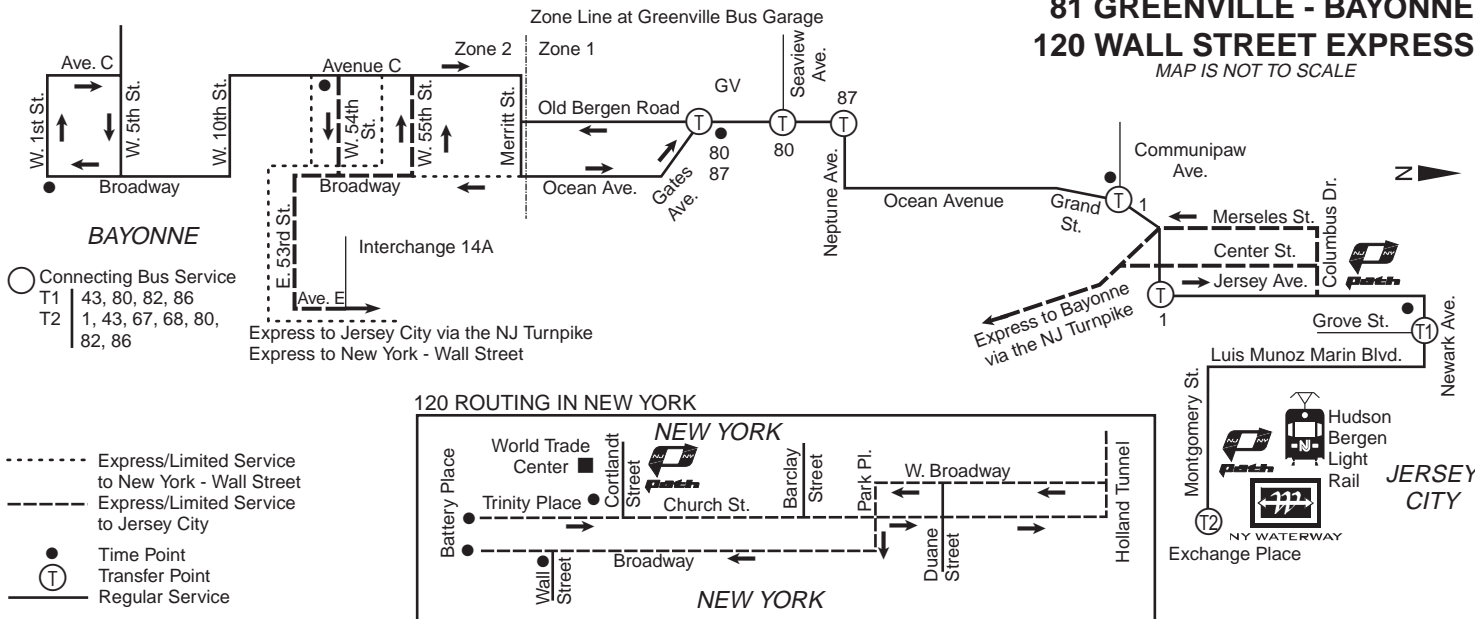

81 GREENVILLE - BAYONNE 120 WALL STREET EXPRESS

MAP IS NOT TO SCALE

To Exchange Place (Jersey City)

Weekdays

Saturdays

Holidays

	BAYONNE 1st Street & Avenue C	BAYONNE 54th St. & Ave. C	JERSEY CITY Gates Ave. & Old Bergen Rd.	JERSEY CITY Communipaw & Grand St.	JERSEY CITY Grove Street	JERSEY CITY Exchange Place Terminal
W	5:30	5:44	5:47	5:58	6:06	6:10
W	6:00	6:14	6:17	6:28	6:36	6:40
X	6:17	6:35	-	6:51	6:55	-
WX	6:32	6:50	-	7:06	7:10	-
W	6:35	6:53	6:56	7:07	7:15	7:19
X	6:46	7:04	-	7:20	7:24	-
WX	6:57	7:15	-	7:31	7:35	-
W	7:05	7:23	7:26	7:37	7:45	7:49
X	7:06	7:24	-	7:40	7:44	-
WX	7:13	7:31	-	7:47	7:51	-
WX	7:20	7:38	-	7:54	7:58	-
X	7:26	7:44	-	8:00	8:04	-
W	7:30	7:48	7:51	8:03	8:11	8:15
X	7:32	7:50	-	8:06	8:10	-
WX	7:39	7:57	-	8:13	8:17	-
X	7:47	8:05	-	8:21	8:25	-
X	7:53	8:11	-	8:27	8:31	-
X	8:00	8:18	-	8:34	8:38	-
W	8:00	8:18	8:21	8:33	8:41	8:45
WX	8:09	8:27	-	8:43	8:47	-
X	8:19	8:37	-	8:53	8:57	-
W	8:30	8:48	8:51	9:03	9:11	9:15
WX	8:35	8:53	-	9:09	9:13	-
X	8:55	9:13	-	9:29	9:33	-
W	9:00	9:18	9:21	9:33	9:41	9:45
W	9:30	9:48	9:51	10:03	10:11	10:15
W	10:00	10:18	10:21	10:33	10:41	10:45
W	10:30	10:48	10:51	11:03	11:11	11:15
W	11:00	11:18	11:21	11:33	11:41	11:45
W	-	-	-	P.M.	P.M.	P.M.
W	11:30	11:48	11:51	12:03	12:11	12:15
W	P.M.	P.M.	P.M.	-	-	-
W	12:00	12:18	12:21	12:33	12:41	12:45
W	12:30	12:48	12:51	1:03	1:11	1:15
W	1:00	1:18	1:21	1:33	1:41	1:45
W	1:30	1:48	1:51	2:03	2:11	2:15
W	2:00	2:18	2:21	2:33	2:41	2:45
W	2:30	2:48	2:51	3:03	3:11	3:15
W	-	-	3:07	3:19	3:27	3:31
W	3:00	3:18	3:21	3:33	3:41	3:45

	BAYONNE 1st Street & Avenue C	BAYONNE 54th St. & Ave. C	JERSEY CITY Gates Ave. & Old Bergen Rd.	JERSEY CITY Communipaw & Grand St.	JERSEY CITY Grove Street	JERSEY CITY Exchange Place Terminal
W	-	-	3:37	3:49	3:57	4:01
WX	3:30	3:48	3:51	4:03	4:11	4:15
W	3:30	3:48	3:51	4:03	4:11	4:15
WX	3:50	4:08	-	4:24	4:28	-
W	4:00	4:18	4:21	4:33	4:41	4:45
WX	4:30	4:48	-	5:04	5:08	-
W	4:30	4:48	4:51	5:03	5:11	5:15
WX	4:50	5:08	-	5:24	5:28	-
W	4:55	5:13	5:16	5:28	5:36	5:40
WX	5:20	5:38	-	5:54	5:58	-
W	5:35	5:53	5:56	6:08	6:16	6:20
WX	5:47	6:05	-	6:21	6:24	-
W	5:52	6:10	6:13	-	-	-
W	6:02	6:20	6:23	-	-	-
W	6:15	6:33	6:36	6:47	6:55	6:58
W	6:16	6:34	6:37	-	-	-
W	6:31	6:47	6:50	-	-	-
W	6:44	7:00	7:03	-	-	-
W	6:45	7:01	7:04	-	-	-
W	7:00	7:16	7:19	7:30	7:38	7:41
W	7:11	7:27	7:30	-	-	-
W	7:15	7:31	7:34	-	-	-
W	7:41	7:57	8:00	-	-	-
W	7:45	8:01	8:04	8:15	8:23	8:26
W	8:30	8:46	8:49	9:00	9:08	9:11
W	9:15	9:31	9:34	9:45	9:53	9:56
W	10:00	10:16	10:19	10:30	10:38	10:41
W	10:45	11:01	11:04	11:15	11:23	11:26
W	-	-	-	A.M.	A.M.	A.M.
W	11:30	11:46	11:49	12:00	12:08	12:11
W	A.M.	A.M.	A.M.	-	-	-
W	12:11	12:27	12:30	-	-	-
W	12:56	1:12	1:15	-	-	-

6994